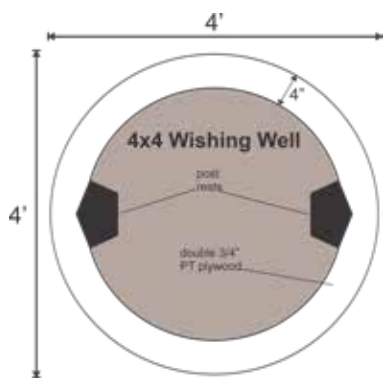

4X4 WISHING WELL

STORAGE SOLUTIONS

STORAGE SOLUTIONS

FRAME ONLY PRE-CUT KIT:

The budget friendly frame only pre-cut kit includes skids, floor joists, 4x4 post and beam hemlock wall framing, roof rafters, hardware and step-by-step D.I.Y. building instructions.

4X4 WISHING WELL FRAME ONLY PRE-CUT KIT

Base Area: 16 sq. ft.

Total Interior Area: 16 sq. ft.

Recommended Foundation:
3-4" Crushed Gravel

Overall Dimensions: 8'6"H x 4'4"W x 4'4"D

Estimated Weight: 800 lbs

Sill Plates

Pressure Treated Sill Plate*

Walls

4"x4" Hemlock Post and Beam Wall Framing

Wall Height: 74"

The frame only kit includes a treated sill plate, rough sawn hemlock wall and roof framing, plus hardware and step-by-step DIY building instructions. Note: Pictures may reflect client upgrades and modifications that do not come standard.

Roof

Gable Roof Style

Roof Pitch: 6/12

2"x4" rough sawn Hemlock Rafters 24" On Center

1"x6" rough sawn Hemlock Exposed Collar Ties

4" Overhangs on all sides

Assembly & Logistics Information

Estimated Assembly Time:
One Person: 8 hrs

Estimated Shipping Cube Sizes
Cube 1: 42"x20"x98"

EVERY KIT INCLUDES

- Color Coded
- Part Numbered
- Step-by-Step Instructions
- & All Fastening Hardware Included

Additional Sizes:

8X10 | 8X12 | 8X14 | 8X16 |
10X8 | 10X10 | 10X12 | 10X14 | 10X16 | 10X20 |
12X12 | 12X14 | 12X16 | 12X18 | 12X20 | 12X24

Additional Types:

FRAME ONLY KIT | COMPLETE KIT |
3-SEASON KIT | 4-SEASON KIT

Configure Yours at

WWW.JAMAICACOTTAGESHOP.COM

WISH.4X4.FPCK