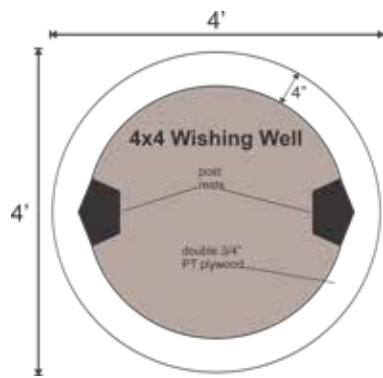

COMPLETE PRE-CUT KIT:

A weather tight shell. The PCK is the complete kit for a design. It includes everything required to assemble the building shell and includes doors and windows.

4X4 WISHING WELL COMPLETE PRE-CUT KIT

Base Area: 16 sq. ft.
Total Interior Area: 16 sq. ft.
Recommended Foundation:
3-4" Crushed Gravel
Overall Dimensions: 8'6"H
x 4'4"W x 4'4"D
Estimated Weight: 1200 lbs

Sill Plates

Pressure Treated Sill Plate*

Walls

4"x4" Hemlock Post and
Beam Wall Framing
Wall Height: 74"
Siding: Red Cedar Shingles
1" rough sawn Pine Trim,
Fascia and Shadow

The complete pre-cut kit includes a treated sill plate and hemlock framing, cedar shingle roofing and siding and a pine wooden pail with rope. Note: Pictures may reflect client upgrades and modifications that do not come standard.

Roof

Gable Roof Style
Roof Pitch: 6/12
2"x4" rough sawn Hemlock
Rafters 24" On Center
1"x6" rough sawn Hemlock
Exposed Collar Ties
1"x4" rough sawn Hemlock
Strapping 20" On Center
Red Cedar Shingles with
Cedar Shingle Ridge Cap
4" Overhangs on all sides

Additional Features

10" Pine Bucket with Rope

Assembly & Logistics Information

Estimated Assembly Time:
One Person: 12 hrs
Estimated Shipping Cube Sizes
Cube 1: 42"x24"x96"

EVERY KIT INCLUDES

- Color Coded
- Part Numbered
- Step-by-Step Instructions
- & All Fastening Hardware Included

Additional Sizes:

8X10 | 8X12 | 8X14 | 8X16 |
10X8 | 10X10 | 10X12 | 10X14 | 10X16 | 10X20 |
12X12 | 12X14 | 12X16 | 12X18 | 12X20 | 12X24

Additional Types:

FRAME ONLY KIT | COMPLETE KIT |
3-SEASON KIT | 4-SEASON KIT

Configure Yours at

WWW.JAMAICACOTTAGESHOP.COM

WISH.4X4.PCK

©2020 Jamaica Cottage Shop, Inc. • 1-802-210-1249 • www.JamaicaCottageShop.com