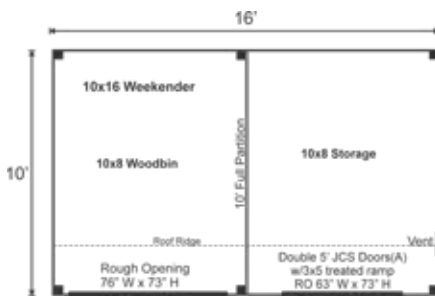

FULLY ASSEMBLED:

A weather tight shell. Specifications are the same as a PCK. Fully assembled prefabricated sheds and cottage buildings deliver exclusively to the northeast USA.

EVERY KIT INCLUDES

- Color Coded
- Part Numbered
- Step-by-Step Instructions
- & All Fastening Hardware Included

Additional Sizes:

4X8 | 4X10 | 4X12 | 6X12 | 6X14 | 6X16 | 8X14 | 8X16 | 8X20 | 10X16 | 10X20 | 12X20 |

Additional Types:

FRAME ONLY KIT | COMPLETE KIT | FULLY ASSEMBLED |

Configure Yours at

WWW.JAMAICACOTTAGESHOP.COM

WKND.10X16.FA

©2020 Jamaica Cottage Shop, Inc. • 1-802-210-1249 • www.JamaicaCottageShop.com