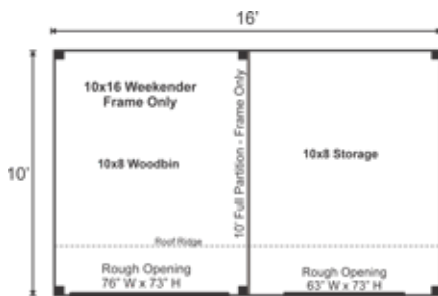

FRAME ONLY 10X16 WEEKENDER

STORAGE SOLUTIONS

STORAGE SOLUTIONS

Pre-Cut Kit

Sturdy, attractive, and practical, this rugged Vermont-made post and beam shed does it all to meet your firewood and equipment storage needs while also shedding snow off the rear to allow for easy year-round access.

10X16 WEEKENDER FRAME ONLY PRE-CUT KIT

Base Area: 160 sq. ft.
10x8 Enclosed Storage Space: 80 sq. ft.
10x8 Woodbin: 80 sq. ft.
Recommended Foundation: Compacted 12" Crushed Gravel
Overall Dimensions: 10'6"H x 16'W x 10'D
Estimated Weight: 3100 lbs

Floor System

2 (qty) 6x6x16' Hemlock Skids
2"x6" rough sawn Hemlock Joists 24" On Center

Walls

4"x4" Hemlock Post and Beam Wall Framing
Wall Height: Front: 83 Rear: 63
10' Full Partition framing

Roof

Saltbox Roof Style
Roof Pitch: Front: 10/12 Rear: 6/12
2"x6" rough sawn Hemlock Rafters 24" On Center
1"x6" rough sawn Hemlock Exposed Collar Ties

Rough Openings:

1 (qty) 63"W x 73"H Rough Opening for Door, 1 (qty) 76" W x 73" H Rough Opening

Additional Features

Holds 3.9 Cords

Assembly & Logistics Information

Estimated Assembly Time: Two People: 18 hrs
Estimated Shipping Cube Sizes
Cube 1: 42"x32"x192"