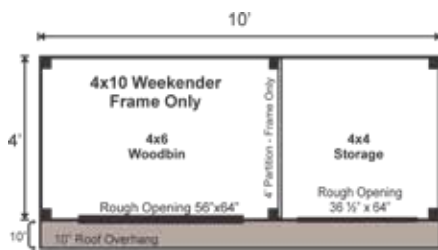

## 4X10 WEEKENDER FRAME ONLY PRE-CUT KIT

Base Area: 40 sq. ft.

4x4 Enclosed Storage Space: 16 sq. ft.

4x6 Woodbin: 24 sq. ft.

Recommended Foundation:

6–8" Crushed Gravel

Overall Dimensions:

8'6"H x 10'W x 6'D

### Rough Openings:

1 (qty) 36 1/2"W x 64"H Rough

Opening for Door, 1 (qty) 56"W

x 64"H Rough Opening

### Additional Sizes:

4X8 | 4X10 | 4X12 | 6X12 | 6X14 | 6X16 | 8X14 | 8X16 | 8X20 | 10X16 | 10X20 | 12X20 |