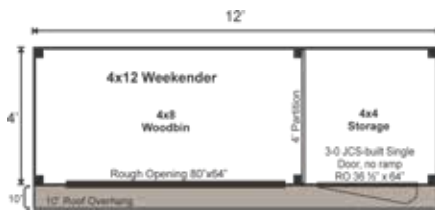

4X12 WEEKENDER

STORAGE SOLUTIONS

STORAGE SOLUTIONS

4X12 WEEKENDER FULLY ASSEMBLED

Base Area: 48 sq. ft.
4x4 Enclosed Storage Space: 16 sq. ft.
4x8 Woodbin: 32 sq. ft.

Recommended Foundation:
8-10" Crushed Gravel
Overall Dimensions: 8'6"H x 12'6"W x 6'5"D
Estimated Weight: 2400 lbs

Floor System

2 (qty) 4x6x12' Hemlock Skids
2"x6" rough sawn Hemlock Joists 24" On Center
3/4" CDX Plywood Enclosed Storage Side Floor Decking
1" rough sawn Hemlock Woodbin Side Floor Decking
Floor Weight Rating: 170 lbs / sq.ft.

Walls

4"x4" Hemlock Post and Beam Wall Framing
Wall Height: Front: 80 Rear: 50
4' Full Partition
Siding: 1" rough sawn Pine Board & Battens
1" rough sawn Pine Board On Woodbin Side
1" rough sawn Pine Corner & Door Trim & 1" rough sawn Pine Fascia & Shadow Trim

Doors & Rough Opening:

1 (qty) 3-0 JCS-built 2" Thick rough sawn Pine Single Door, no ramp, 1 (qty) 80"W x 64"H Rough Opening

Additional Features

Holds 1.4 Cords

Delivery & Logistics Information

Fully Assembled prefabricated sheds and cottage buildings are deliverable exclusively to the Northeast USA.