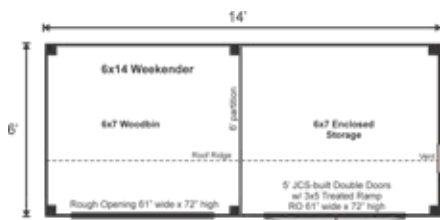

FULLY ASSEMBLED:

A weather tight shell. Specifications are the same as a PCK. Fully assembled prefabricated sheds and cottage buildings deliver exclusively to the northeast USA.

EVERY KIT INCLUDES

- Color Coded
- Part Numbered
- Step-by-Step Instructions
- & All Fastening Hardware Included

Additional Sizes:

4X8 | 4X10 | 4X12 | 6X12 | 6X14 | 6X16 | 8X14 | 8X16 | 8X20 | 10X16 | 10X20 | 12X20 |

Additional Types:

FRAME ONLY KIT | COMPLETE KIT | FULLY ASSEMBLED |

Configure Yours at

WWW.JAMAICACOTTAGESHOP.COM

WKND.6X14.FA

©2020 Jamaica Cottage Shop, Inc. • 1-802-210-1249 • www.JamaicaCottageShop.com