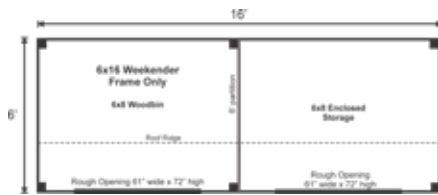

FRAME ONLY

Pre-Cut Kit

6X16 WEEKENDER

STORAGE SOLUTIONS

STORAGE SOLUTIONS

Sturdy, attractive, and practical, this rugged Vermont-made post and beam shed does it all to meet your firewood and equipment storage needs while also shedding snow off the rear to allow for easy year-round access.

6X16 WEEKENDER FRAME ONLY PRE-CUT KIT

Base Area: 96 sq. ft.

6x8 Enclosed Storage Space: 48 sq. ft.

6x8 Woodbin: 48 sq. ft.

Recommended Foundation:
Compacted 12" Crushed Gravel

Overall Dimensions:
10'6"H x 16'W x 6'D

Estimated Weight: 2600 lbs

Floor System

2 (qty) 6x6x16' Hemlock Skids

2"x6" rough sawn Hemlock
Joists 24" On Center

Walls

4"x4" Hemlock Post and
Beam Wall Framing

Wall Height: Front: 82 Rear: 58

6' Full Partition framing