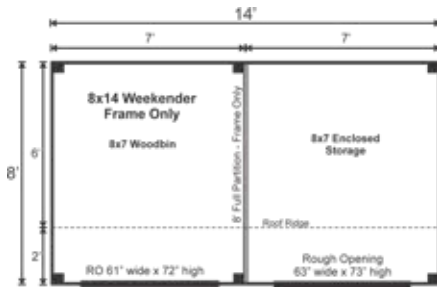

## 8X14 WEEKENDER FRAME ONLY PRE-CUT KIT

Base Area: 112 sq. ft.  
8x7 Enclosed Storage Space: 56 sq. ft.  
8x7 Woodbin: 56 sq. ft.  
Recommended Foundation:  
Compacted 12" Crushed Gravel  
Overall Dimensions:  
10'6"H x 14'W x 8'D  
Estimated Weight: 2400 lbs

### Walls

4"x4" Hemlock Post and Beam Wall Framing  
Wall Height: Front: 83 Rear: 71  
8' Full Partition framing

The frame only kit includes rough sawn hemlock floor, wall and roof framing, plus hardware and step-by-step DIY building instructions. Note: Pictures may reflect client upgrades and modifications that do not come standard.

### Rough Openings:

1 (qty) 63"W x 73"H Rough Opening for Door, 1 (qty) 61" W x 72"H Rough Opening

### Additional Sizes:

4X8 | 4X10 | 4X12 | 6X12 | 6X14 | 6X16 | 8X14 | 8X16 | 8X20 | 10X16 | 10X20 | 12X20 |