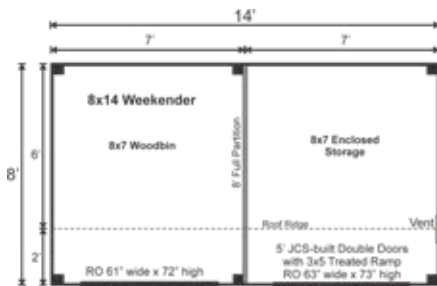

COMPLETE PRE-CUT KIT:

A weather tight shell. The PCK is the complete kit for a design. It includes everything required to assemble the building shell and includes doors and windows.

EVERY KIT INCLUDES

- Color Coded
- Part Numbered
- Step-by-Step Instructions
- & All Fastening Hardware Included

Additional Sizes:

4X8 | 4X10 | 4X12 | 6X12 | 6X14 | 6X16 |
8X14 | 8X16 | 8X20 | 10X16 | 10X20 | 12X20 |

Additional Types:

FRAME ONLY KIT | COMPLETE KIT |
FULLY ASSEMBLED |

Configure Yours at

WWW.JAMAICACOTTAGESHOP.COM

WKND.8X14.PCK

©2020 Jamaica Cottage Shop, Inc. • 1-802-210-1249 • www.JamaicaCottageShop.com