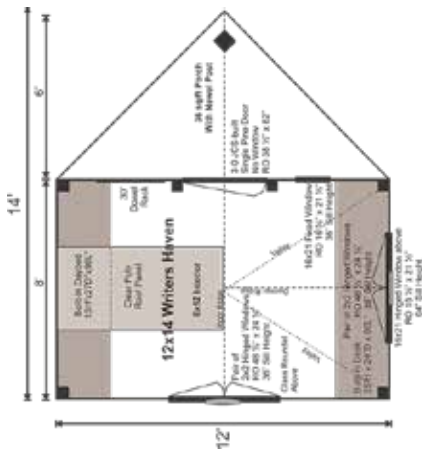

FULLY ASSEMBLED:

A weather tight shell. Specifications are the same as a PCK. Fully assembled prefabricated sheds and cottage buildings deliver exclusively to the northeast USA.

EVERY KIT INCLUDES

- Color Coded
- Part Numbered
- Step-by-Step Instructions
- All Fastening Hardware Included

Configure Yours at

WWW.JAMAICACOTTAGESHOP.COM