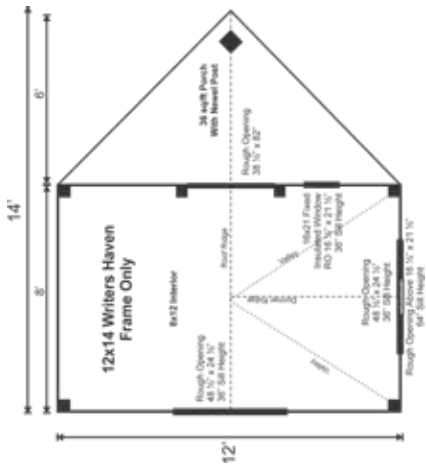

# 12X14 WRITER'S HAVEN

STORAGE SOLUTIONS

STORAGE SOLUTIONS

## 12X14 WRITER'S HAVEN FRAME ONLY PRE-CUT KIT

Base Area: 168 sq. ft.

Total Interior Area: 132 sq. ft.

Porch Area: 36 sq. ft.

Recommended Foundation:  
4-6" Crushed Gravel

Overall Dimensions:  
10'6"H x 12'W x 14'D

### Rough Openings:

- 1 (qty) 38 1/2"W x 82 1/2"H Rough Opening for Door
- 4 (qty) 2'x2' Rough Openings for Window, 2 (qty) 16"x21" Rough Opening for Window