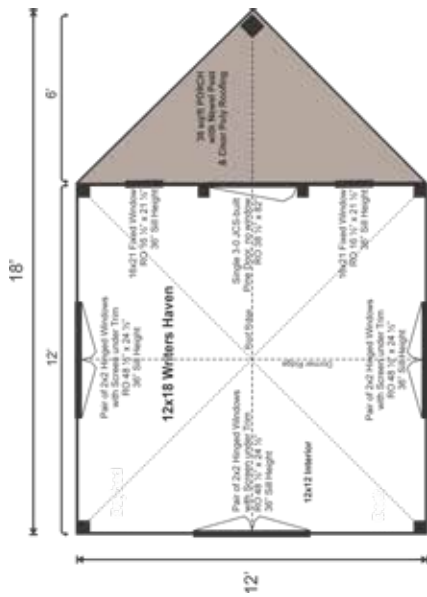

## 12X18 WRITER'S HAVEN

STORAGE SOLUTIONS

STORAGE SOLUTIONS

### 12X18 WRITER'S HAVEN FULLY ASSEMBLED

Base Area: 216 sq. ft.

Total Interior Area: 180 sq. ft.

Porch Area: 36 sq. ft.

Recommended Foundation:

6-8" Crushed Gravel

Overall Dimensions: 10'6"H x 13'2"W x 19'2"D

#### Floor System

2 (qty) 4x6x12' Hemlock Skids

1 (qty) 4x4x18' Hemlock Skid

2"x6" rough sawn Hemlock

Joists 24" On Center

3/4" CDX Plywood Floor Decking

1" rough sawn Hemlock Porch Decking

Floor Weight Rating: 25 lbs/sq. ft.