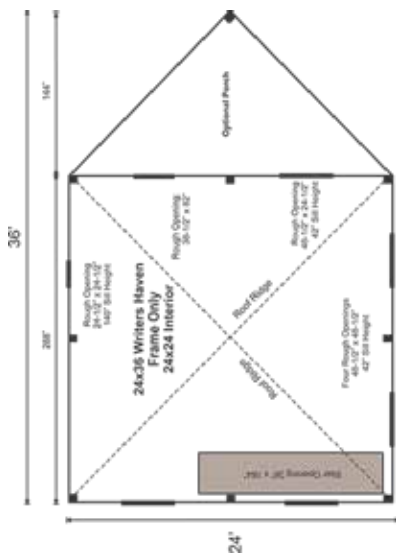

24X36 WRITER'S HAVEN

STORAGE SOLUTIONS

STORAGE SOLUTIONS

FRAME ONLY PRE-CUT KIT:

The budget friendly frame only pre-cut kit includes skids, floor joists, 4x4 post and beam hemlock wall framing, roof rafters, hardware and step-by-step D.I.Y. building instructions.

24X36 WRITER'S HAVEN FRAME ONLY PRE-CUT KIT

Base Area: 864 sq. ft.

Loft Area: 576 sq. ft.

Total Interior Area: 1296 sq. ft.

Porch Area: 144 sq. ft.

Recommended Foundation:
Compacted 12" Crushed Gravel,
Concrete Slab or Full concrete
Basement or Crawl Space

Overall Dimensions:

10'6"H x 24"W x 36'D

Estimated Weight: 24000 lbs

Floor System

2x6 Pressure Treated Sill Plate

Loft

24x24

Ladder Access (Staircase Optional)

4"x6" rough sawn Hemlock

Joists 24" On Center

Walls

8x8 Hemlock Post &
Beam Wall Framing

Wall Height: 144"

The frame only kit includes rough sawn hemlock floor, wall and roof framing, plus hardware and step-by-step DIY building instructions. Note: Pictures may reflect client upgrades and modifications that do not come standard.