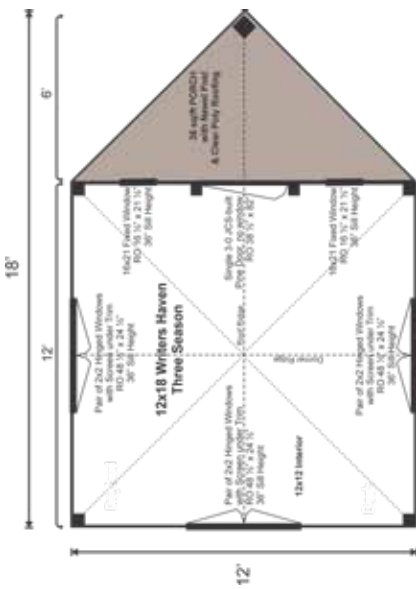

## 12X18 WRITER'S HAVEN

LIVING SOLUTIONS

LIVING SOLUTIONS

### 12X18 WRITER'S HAVEN 3-SEASON PRE-CUT KIT

Base Area: 216 sq. ft.

Total Interior Area: 180 sq. ft.

Porch Area: 36 sq. ft.

Recommended Foundation:  
8-10" Crushed Gravel

Overall Dimensions: 10'6"H x 13'2"W x 19'2"D