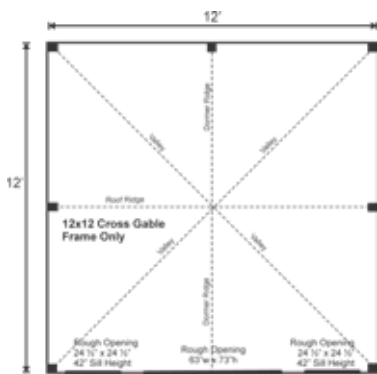

FRAME ONLY

Pre-Cut Kit

12X12 CROSS GABLE

STORAGE SOLUTIONS

STORAGE SOLUTIONS

Highlighted by its gorgeous geometric roof design, the Cross Gable is an ideal blend of beauty and functionality. This charming cottage is versatile enough to fulfill any and all outbuilding needs from a potting shed to a glamorous she-shed.

12X12 CROSS GABLE FRAME ONLY PRE-CUT KIT

Base Area: 144 sq. ft.

Total Interior Area: 144 sq. ft.

Recommended Foundation: 4-6"
Crushed Gravel

Overall Dimensions: 10'6"H x 12'W x
12'D

Estimated Weight: 2800 lbs

Floor System

2 (qty) 4x6x12' Hemlock Skids

2"x6" rough sawn Hemlock Joists 24"
On Center

Walls

4"x4" Hemlock Post and Beam Wall
Framing

Wall Height: 82"

The frame only kit includes rough sawn hemlock floor, wall and roof framing, plus hardware and step-by-step DIY building instructions. Note: Pictures may reflect client upgrades and modifications that do not come standard.

Roof

Cross Gable Roof Style

Roof Pitch: 4/12

2"x6" rough sawn Hemlock Rafters 24"
On Center

1"x6" rough sawn Hemlock Exposed
Collar Ties

Rough Openings:

1 (qty) 63"W x 73"H Rough Opening
for Door

2 (qty) 2'x2' Rough Opening for
Window