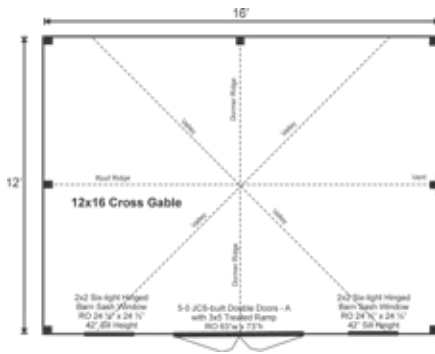

12X16 CROSS GABLE

STORAGE SOLUTIONS

STORAGE SOLUTIONS

12X16 CROSS GABLE FULLY ASSEMBLED

Base Area: 192 sq. ft.

Total Interior Area: 192 sq. ft.

Recommended Foundation: 6-8" Crushed Gravel

Overall Dimensions: 10'6"H x 17'2"W x 13'2"D

Estimated Weight: 5500 lbs

Floor System

- 2 (qty) 6x6x16' Hemlock Skids
- 2"x6" rough sawn Hemlock Joists 24" On Center
- 3/4" CDX Plywood Floor Decking
- Floor Weight Rating: 25 lbs/sq. ft.

Walls

- 4"x4" Hemlock Post and Beam Wall Framing
- Wall Height: 82"
- Siding: 1" rough sawn Pine Board & Batten
- 1" rough sawn Pine Corner, Door & Window Trim & 2" rough sawn Pine Fascia & Shadow Trim

Roof

- Cross Gable Roof Style
- Roof Pitch: 4/12
- 2"x6" rough sawn Hemlock Rafters 24" On Center
- 1"x6" rough sawn Hemlock Exposed Collar Ties
- 1"x4" rough sawn Hemlock Strapping 20" On Center
- Corrugated 29g Metal Roofing, Color: Evergreen