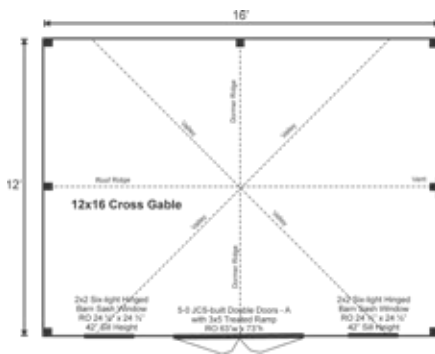

12X16 CROSS GABLE

STORAGE
SOLUTIONS

STORAGE
SOLUTIONS

12X16 CROSS GABLE COMPLETE PRE-CUT KIT

Base Area: 192 sq. ft.

Total Interior Area: 192 sq. ft.

Recommended Foundation: 6–8"

Crushed Gravel

Overall Dimensions: 10'6"H x 17'2"W x 13'2"D

Estimated Weight: 5500 lbs

Floor System

2 (qty) 6x6x16' Hemlock Skids

2"x6" rough sawn Hemlock Joists 24"

On Center

¾" CDX Plywood Floor Decking

Floor Weight Rating: 25 lbs/sq. ft.

Walls

4"x4" Hemlock Post and Beam Wall Framing

Wall Height: 82"

Siding: 1" rough sawn Pine Board & Batten

1" rough sawn Pine Corner, Door & Window Trim & 2" rough sawn Pine Fascia & Shadow Trim

Roof

Cross Gable Roof Style