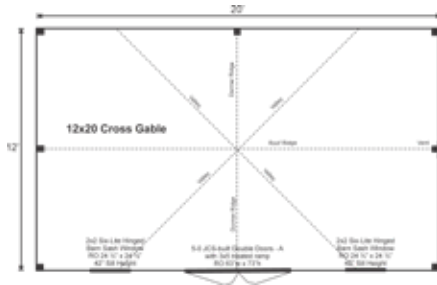

## 12X20 CROSS GABLE

STORAGE SOLUTIONS

STORAGE SOLUTIONS

### 12X20 CROSS GABLE FULLY ASSEMBLED

Base Area: 240 sq. ft.

Total Interior Area: 240 sq. ft.

Recommended Foundation: 8–10" Crushed Gravel

Overall Dimensions: 10'6"H x 21'2"W x 13'2"D

Estimated Weight: 7000 lbs

#### Floor System

2 (qty) 6x6x20' Hemlock Skids

2"x6" rough sawn Hemlock Joists 24" On Center

¾" CDX Plywood Floor Decking

Floor Weight Rating: 25 lbs/sq. ft.

#### Additional Sizes:

8X12 | 12X12 | 12X16 | 12X20 | 12X24 |