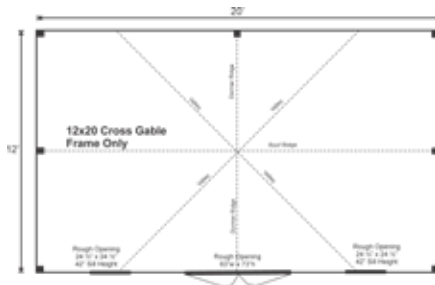

# 12X20 CROSS GABLE

STORAGE SOLUTIONS

STORAGE SOLUTIONS

Highlighted by its gorgeous geometric roof design, the Cross Gable is an ideal blend of beauty and functionality. This charming cottage is versatile enough to fulfill any and all outbuilding needs from a potting shed to a glamorous shed.

## 12X20 CROSS GABLE FRAME ONLY PRE-CUT KIT

Base Area: 240 sq. ft.

Total Interior Area: 240 sq. ft.

Recommended Foundation: 6-8" Crushed Gravel

Overall Dimensions: 10'6"H x 20'W x 12'D

Estimated Weight: 4200 lbs

### Walls

4"x4" Hemlock Post and Beam Wall Framing

Wall Height: 82"

The frame only kit includes rough sawn hemlock floor, wall and roof framing, plus hardware and step-by-step DIY building instructions. Note: Pictures may reflect client upgrades and modifications that do not come standard.

### Additional Sizes:

8X12 | 12X12 | 12X16 | 12X20 | 12X24 |