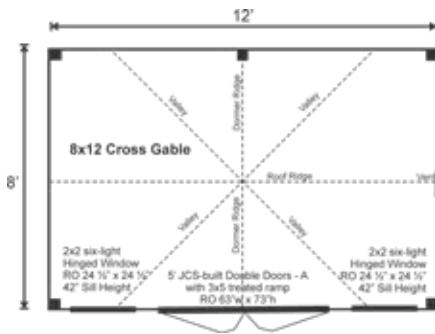

## 8X12 CROSS GABLE

### 8X12 CROSS GABLE FULLY ASSEMBLED

Base Area: 96 sq. ft.

Total Interior Area: 96 sq. ft.

Recommended Foundation: 4-6"

Crushed Gravel

Overall Dimensions: 10'6"H x 13'2"W x 9'2"D

Estimated Weight: 4000 lbs

#### Floor System

2 (qty) 4x6x12' Hemlock Skids

2"x6" rough sawn Hemlock Joists 24" On Center

3/4" CDX Plywood Floor Decking

Floor Weight Rating: 25 lbs/sq. ft.

### Additional Sizes:

8X12 | 12X12 | 12X16 | 12X20 | 12X24 |