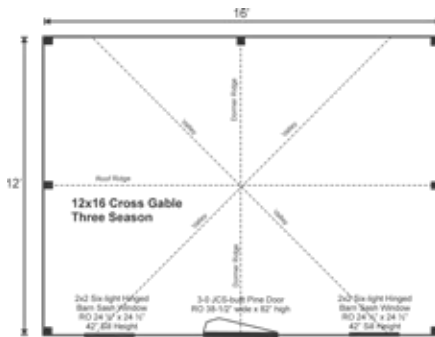

12X16 CROSS GABLE 3-SEASON PRE-CUT KIT

Base Area: 192 sq. ft.

Total Interior Area: 192 sq. ft.

Recommended Foundation: 6-8" Crushed Gravel

Overall Dimensions: 10'6"H x 17'2"W x 13'2"D

Estimated Weight: 5800 lbs

Floor System

- 2 (qty) 6x6x16' Hemlock Skids
- 2"x6" Kiln Dried Spruce 24" On Center
- 3/4" CDX Plywood Floor Decking
- Floor Vapor Barrier
- 5 1/2" Fiberglass Insulation (R21)
- Under Deck Sheathing: 3/8" Plywood
- Floor Weight Rating: 25 lbs/sq. ft.

Walls

- 4"x4" Hemlock Post and Beam Wall Framing
- Wall Height: 82"
- Wall Vapor Barrier
- Siding: 1" rough sawn Pine Board & Batten
- 1" rough sawn Pine Corner, Door & Window Trim & 2" rough sawn Pine Fascia & Shadow Trim