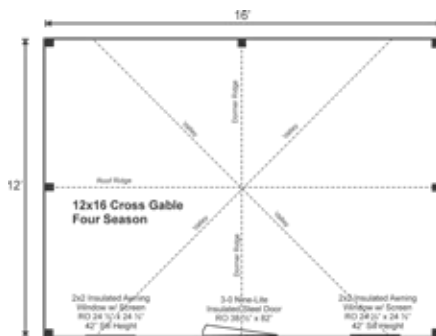

## 12X16 CROSS GABLE

LIVING SOLUTIONS

LIVING SOLUTIONS

### 12X16 CROSS GABLE 4-SEASON PRE-CUT KIT

Base Area: 192 sq. ft.

Total Interior Area: 192 sq. ft.

Recommended Foundation: 10-12" Crushed Gravel

Overall Dimensions: 10'6"H x 17'8"W x 13'8"D

Estimated Weight: 8800 lbs

#### Additional Sizes:

8X12 | 12X12 | 12X16 | 12X20 | 12X24 |