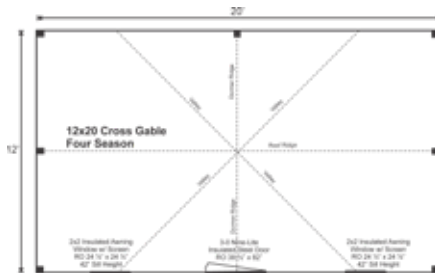

## 12X20 CROSS GABLE

LIVING SOLUTIONS

LIVING SOLUTIONS

### 12X20 CROSS GABLE 4-SEASON PRE-CUT KIT

Base Area: 240 sq. ft.

Total Interior Area: 240 sq. ft.

Recommended Foundation: Compacted 12" Crushed Gravel

Overall Dimensions: 10'6"H x 21'8"W x 13'8"D

Estimated Weight: 11200 lbs