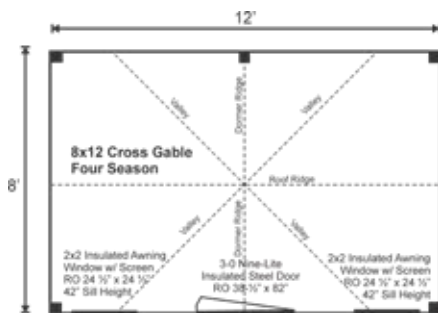

## 8X12 CROSS GABLE

LIVING SOLUTIONS

LIVING SOLUTIONS

### 8X12 CROSS GABLE 4-SEASON PRE-CUT KIT

Base Area: 96 sq. ft.

Total Interior Area: 96 sq. ft.

Recommended Foundation: 8-10" Crushed Gravel

Overall Dimensions: 10'6"H x 12'8"W x 9'8"D

Estimated Weight: 6400 lbs

#### Floor System

- 2 (qty) 4x6x12' Hemlock Skids
- 2"x6" Kiln Dried Spruce 24" On Center
- 3/4" CDX Plywood Floor Decking
- Floor Vapor Barrier
- 5 1/2" Fiberglass Insulation (R21)
- Under Deck Sheathing: 3/8" Plywood
- Floor Weight Rating: 25 lbs/sq. ft.

#### Additional Sizes:

8X12 | 12X12 | 12X16 | 12X20 | 12X24 |