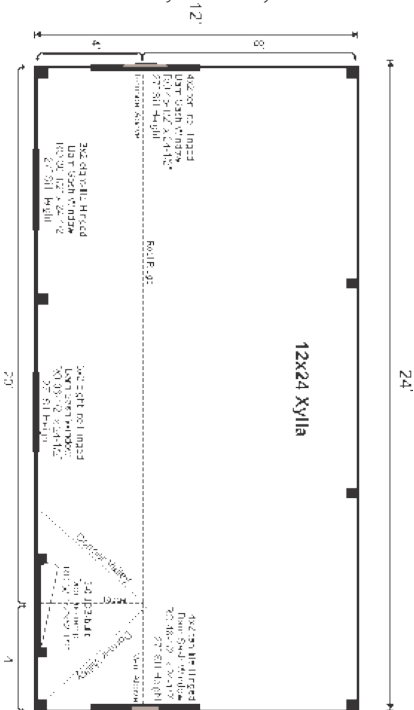

This unique post and beam cottage is the perfect design to fulfill your tiny house dreams. It would make a delightful workshop, potting shed or studio. Upgrade to the four-season package to create a year-round retreat to escape the chaos and rejuvenate your soul.

FULLY ASSEMBLED:

A weather tight shell. Specifications are the same as a PCK. Fully assembled prefabricated sheds and cottage buildings deliver exclusively to the northeast USA.

EVERY KIT INCLUDES

- Color Coded
- Part Numbered
- Step-by-Step Instructions
- & All Fastening Hardware Included

Configure Yours at

WWW.JAMAICACOTTAGESHOP.COM