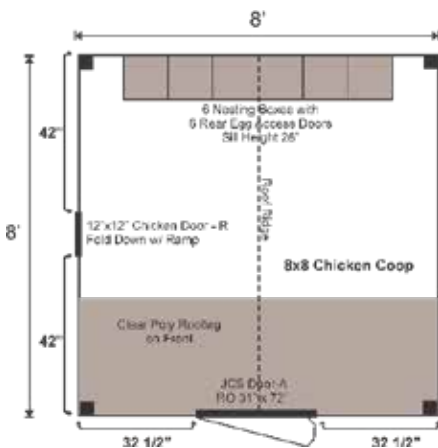

FULLY ASSEMBLED:

A weather tight shell. Specifications are the same as a PCK. Fully assembled prefabricated sheds and cottage buildings deliver exclusively to the northeast USA.

EVERY KIT INCLUDES

- Color Coded
- Part Numbered
- Step-by-Step Instructions
- & All Fastening Hardware Included

Configure Yours at

WWW.JAMAICACOTTAGESHOP.COM