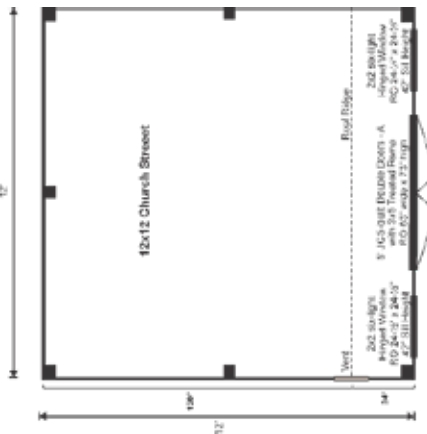

12X12 CHURCH STREET

STORAGE SOLUTIONS

STORAGE SOLUTIONS

12X12 CHURCH STREET FULLY ASSEMBLED

Base Area: 144 sq. ft.
Total Interior Area: 144 sq. ft.
Recommended Foundation:
6–8" Crushed Gravel
Overall Dimensions: 10'6"H
x 13'2"W x 13'2"D
Estimated Weight: 4400 lbs

Floor System

2 (qty) 4"x6"x12' Hemlock Skids
2"x6" rough sawn Hemlock
Joists 24" On Center
¾" CDX Plywood Floor Decking
Floor Weight Rating: 25 lbs/sq. ft.

Walls

4"x4" Hemlock Post and
Beam Wall Framing
Wall Height: Front: 83" Rear: 67"
Siding: Horizontal Pine Clapboard
1" rough sawn Pine Corner, Door
& Window Trim & 2" rough sawn
Pine Fascia & Shadow Trim