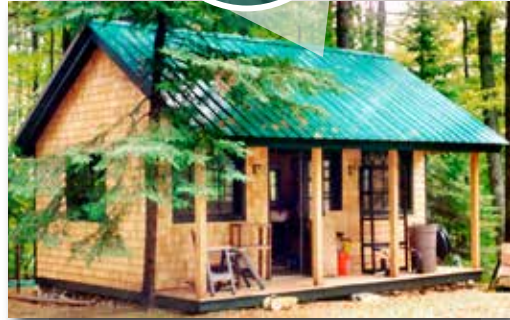

CLEAR POLY

- 36" wide ClearPoly Panel
- Used in greenhouses and potting sheds
- Individual panels may be ordered to offer a combination style roof.
- Lets in the natural lighting
- Comes with a Galvanized Ridge Cap when the entire building has a ClearPoly roof

The Benefits of Red Cedar

Red Cedar is durable and resistant to rot making it an ideal roofing choice for sheds and cottages. Extractives found in the heartwood stop decay in its tracks by fending off fungi. Many building codes rate red cedar highly due to its durability. It is an eco-friendly choice for exterior use because preservative treatments are not necessary.

Cupolas

A cupola is a staple of traditional New England Sugar Shacks. Whether you'd like something functional to vent steam or provide additional height or something just decorative, we've got you covered.