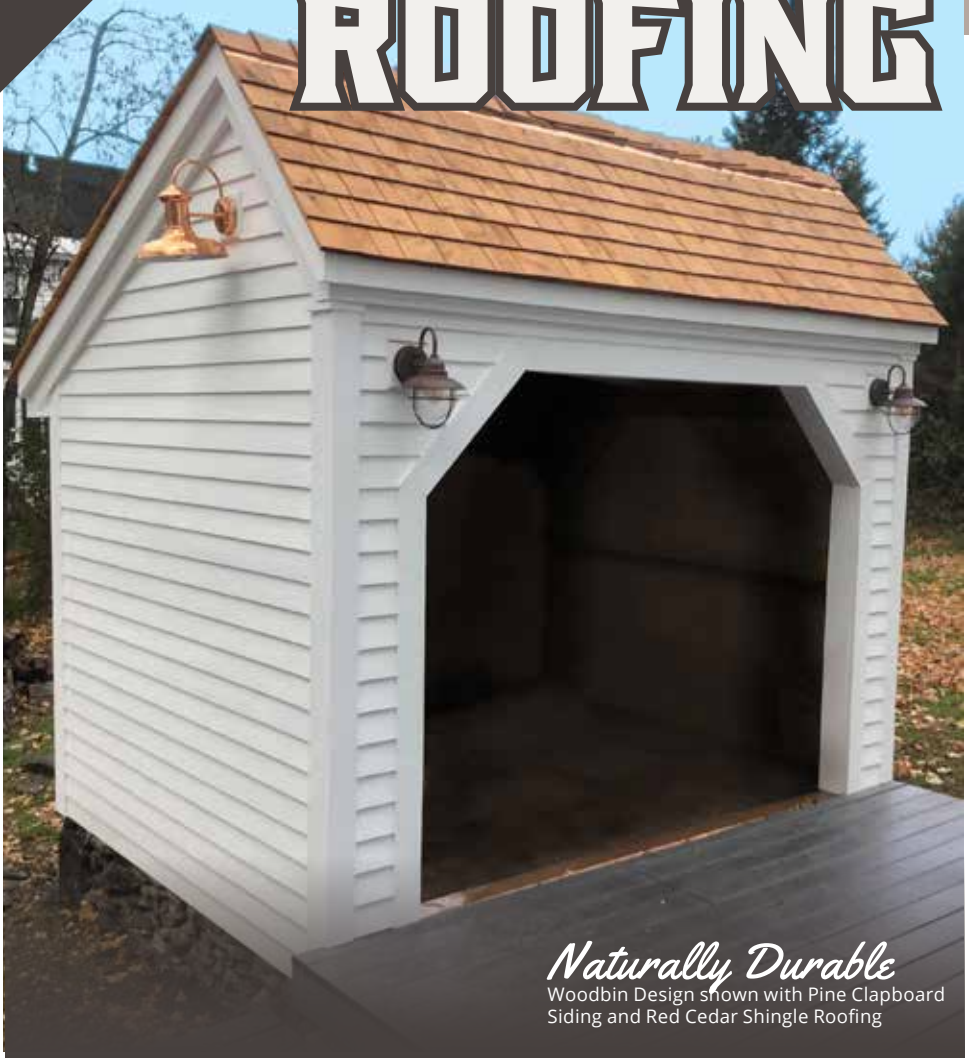

JAMAICACOTTAGESHOP.COM

Easy Financing • Free Shipping*

(802) 444-8199

Elegant Cottage Designs Since 1995

Choosing ROOFING

Naturally Durable

Woodbin Design shown with Pine Clapboard Siding and Red Cedar Shingle Roofing

CLEAR POLY

- 36" wide ClearPoly Panel
- Used in greenhouses and potting sheds
- Individual panels may be ordered to offer a combination style roof.
- Lets in the natural lighting
- Comes with a Galvanized Ridge Cap when the entire building has a ClearPoly roof