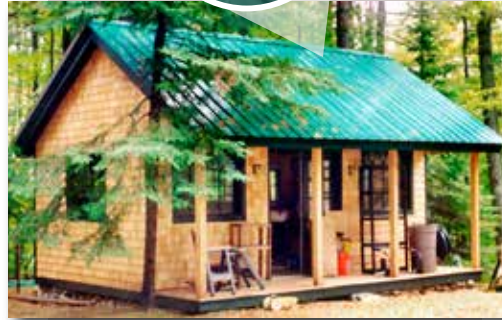

PANELED ROOFING

Affordable, Simple, and Several Color Choices

CLEAR POLY

- 36" wide ClearPoly Panel
- Used in greenhouses and potting sheds
- Individual panels may be ordered to offer a combination style roof.
- Lets in the natural lighting
- Comes with a Galvanized Ridge Cap when the entire building has a ClearPoly roof

CORRUGATED METAL

- 29 Gauge Corrugated Metal Panels
- Offered in 19 paint finishes
- Long lasting and most affordable roofing choice
- 30-year manufacturer's warranty on painted options.
- Comes with matching ridge cap and roofing screws with rubber gaskets.