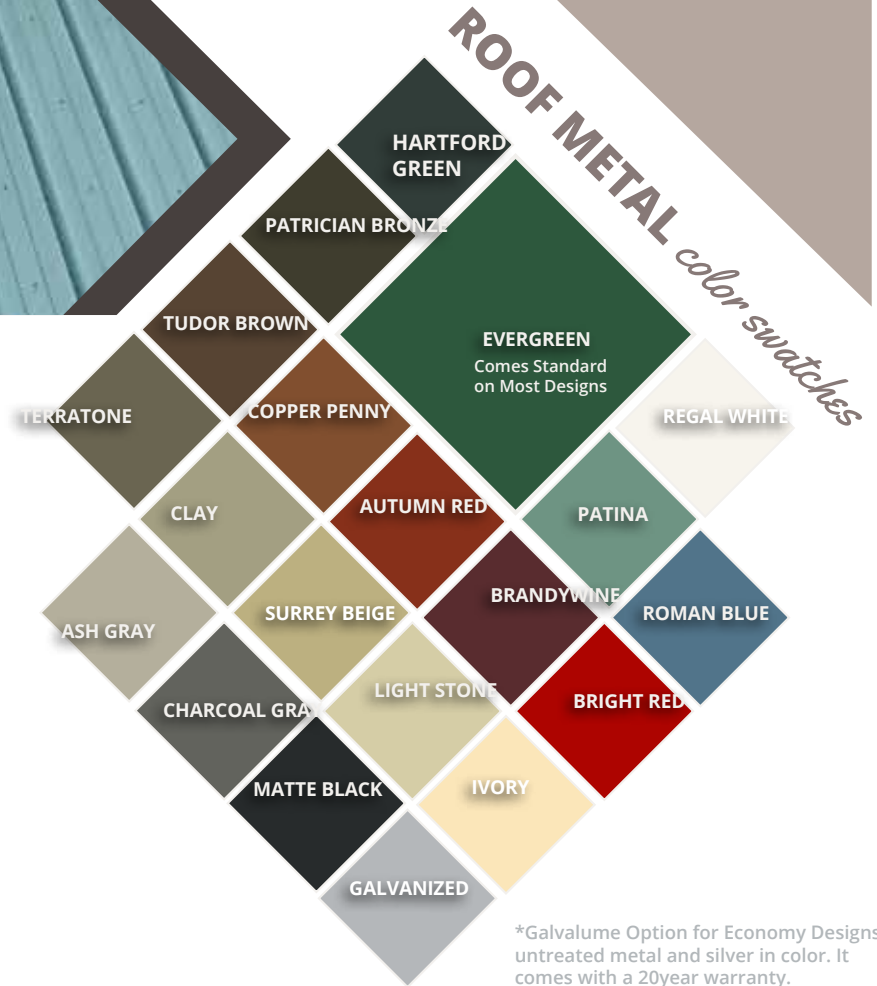

PANELED ROOFING

Affordable, Simple, and Several Color Choices

CLEAR POLY

- 36" wide ClearPoly Panel
- Used in greenhouses and potting sheds
- Individual panels may be ordered to offer a combination style roof.
- Lets in the natural lighting
- Comes with a Galvanized Ridge Cap when the entire building has a ClearPoly roof

CORRUGATED METAL

- 29 Gauge Corrugated Metal Panels
- Offered in 19 paint finishes
- Long lasting and most affordable roofing choice
- 30-year manufacturer's warranty on painted options.
- Comes with matching ridge cap and roofing screws with rubber gaskets.

*Galvalume Option for Economy Designs untreated metal and silver in color. It comes with a 20year warranty.

Resilience

29 Gauge corrugated roofing panels last decades. Painted or Galvanized metal roof material comes with a 30-year manufacturer's warranty, while unpainted Galvalume is warranted for 20-years.